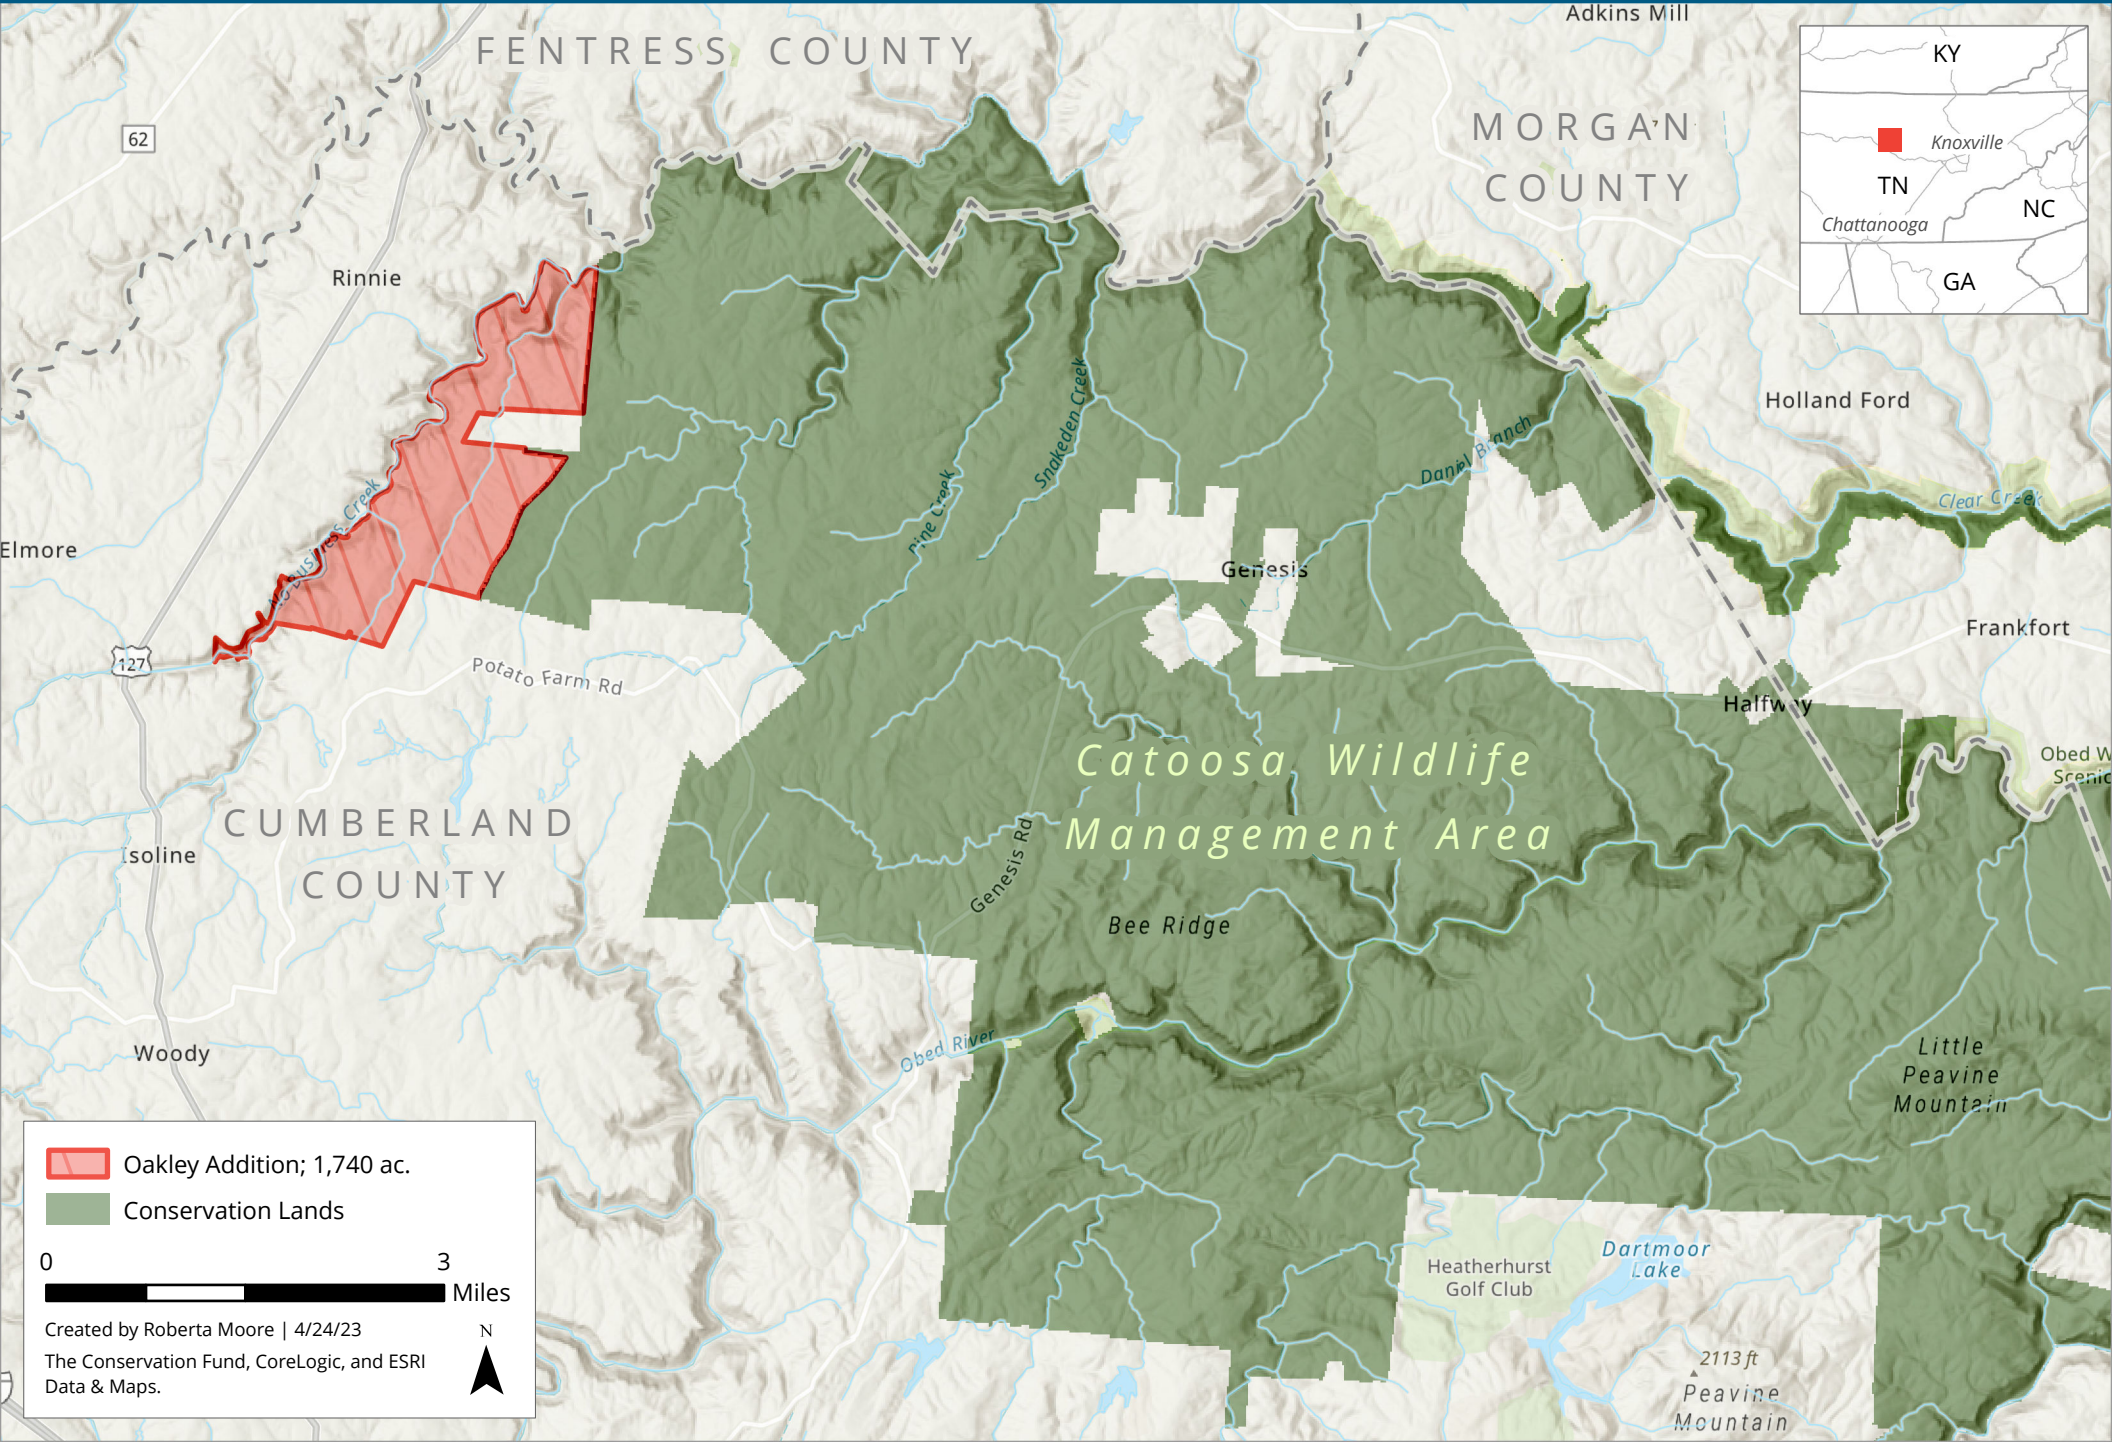

Oakley Addition

Catoosa Wildlife Management Area

THE CONSERVATION FUND

 Oakley Addition; 1,740 ac.

 Conservation Lands

0  3 Miles

Created by Roberta Moore | 4/24/23
The Conservation Fund, CoreLogic, and ESRI Data & Maps.